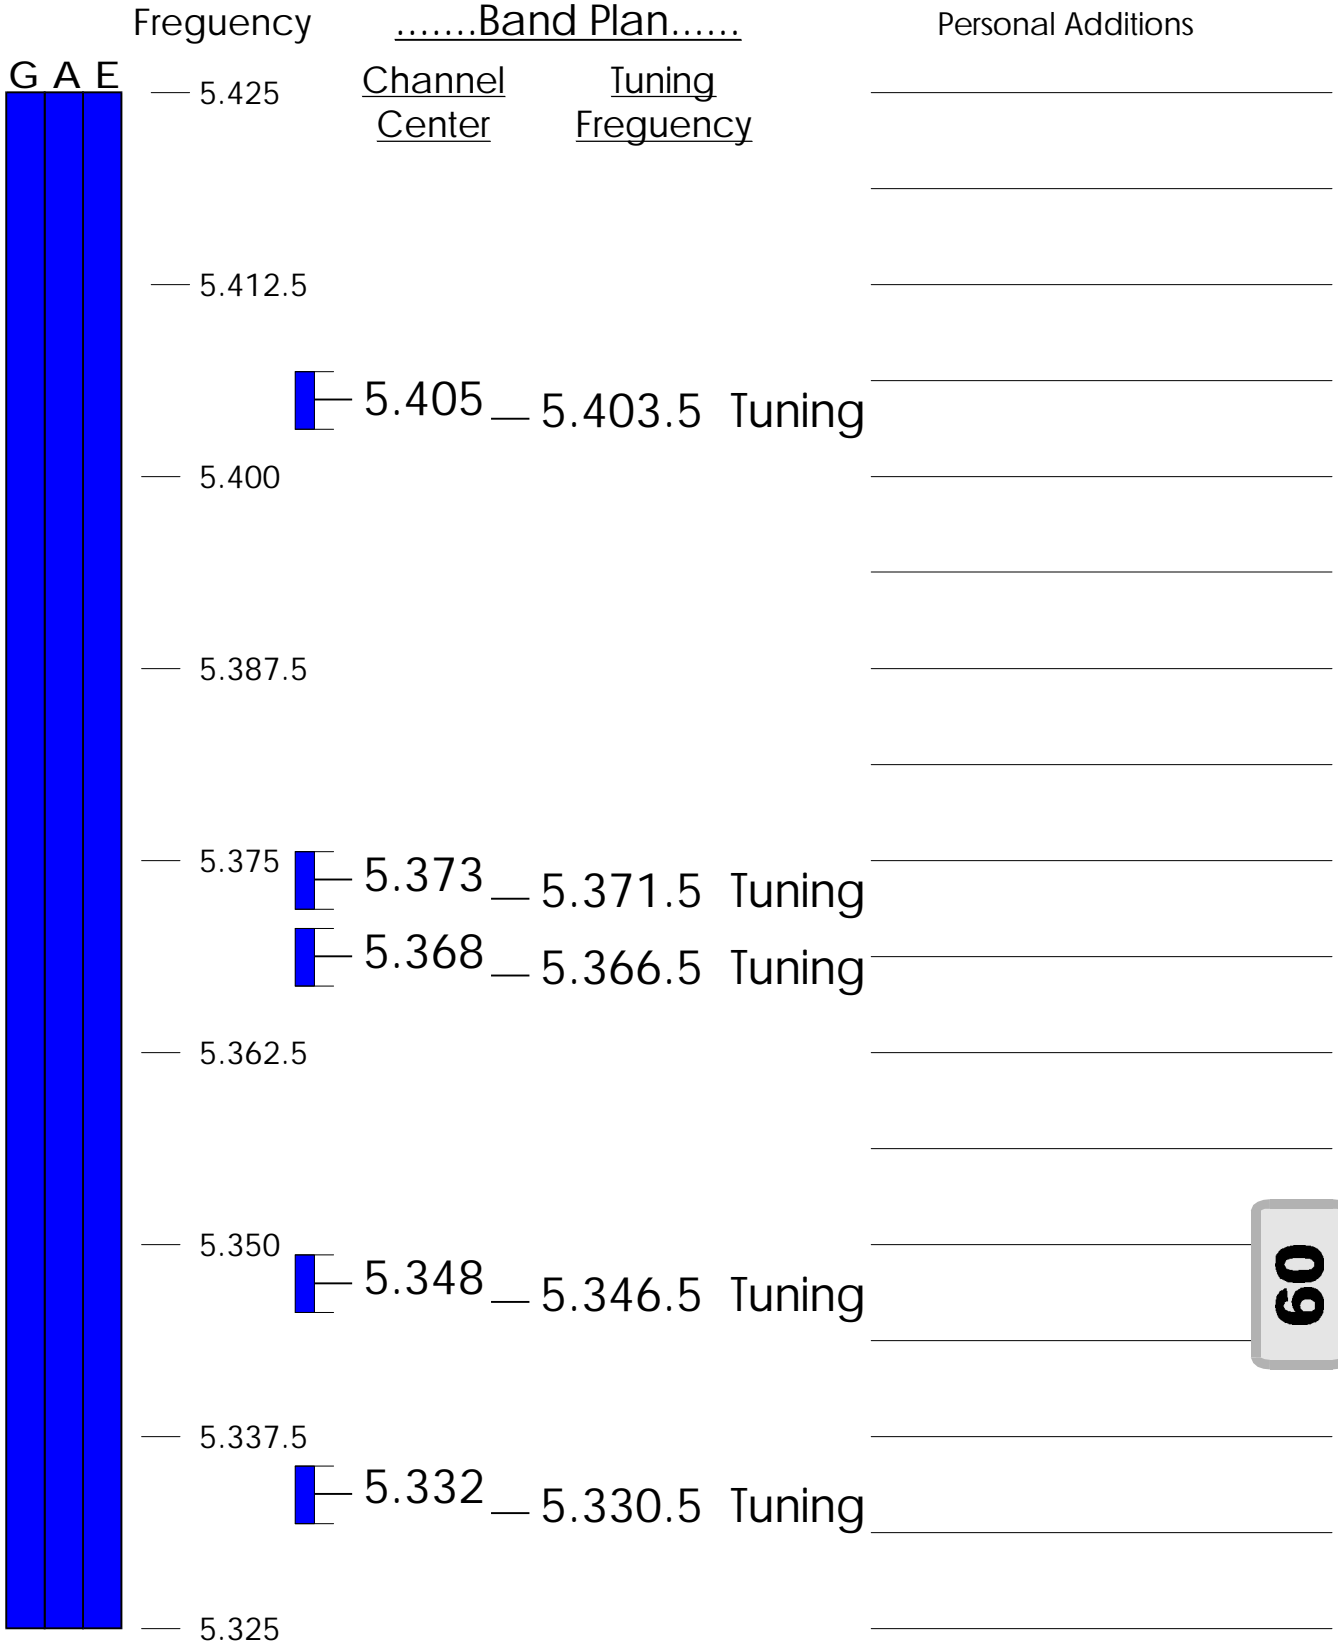

# Amateur Radio 60 Meters U.S. Band Layout

Phone USB only  
 5 Shared Channels only,  
 tune 1.5kHz lower than center frequency

## 17 Meters