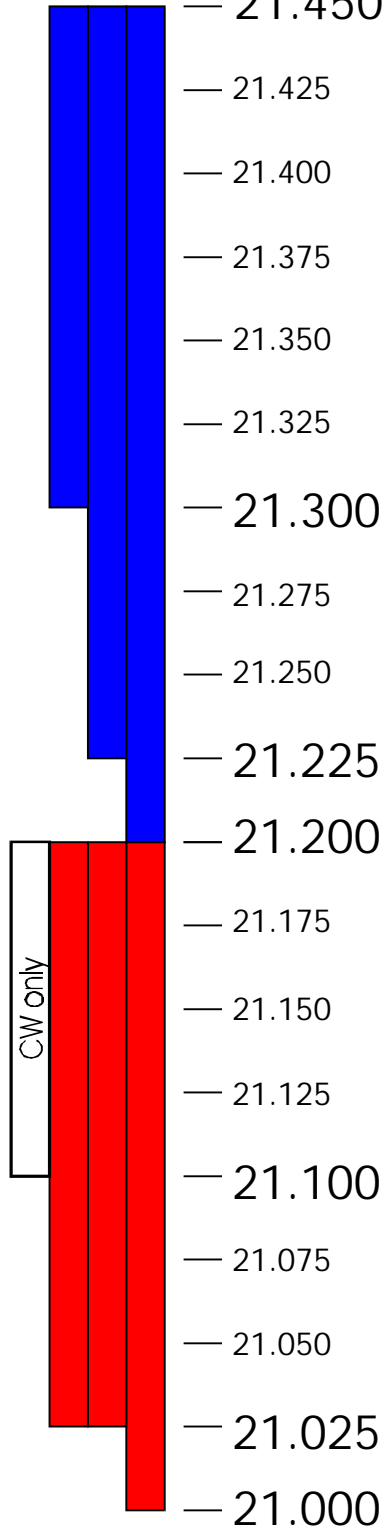

## 17 Meters

# U.S. Band Layout

Band Limits

Band Plan

Personal Additions

-  CW, Phone, Image
-  CW, RTTY/Data

# 15 Meters

# U.S. Band Layout

Band Limits

Band Plan

Personal Additions

N G A E

— 21.385 QRP Calling

— 21.340 SSTV

21.100- .110 Packet