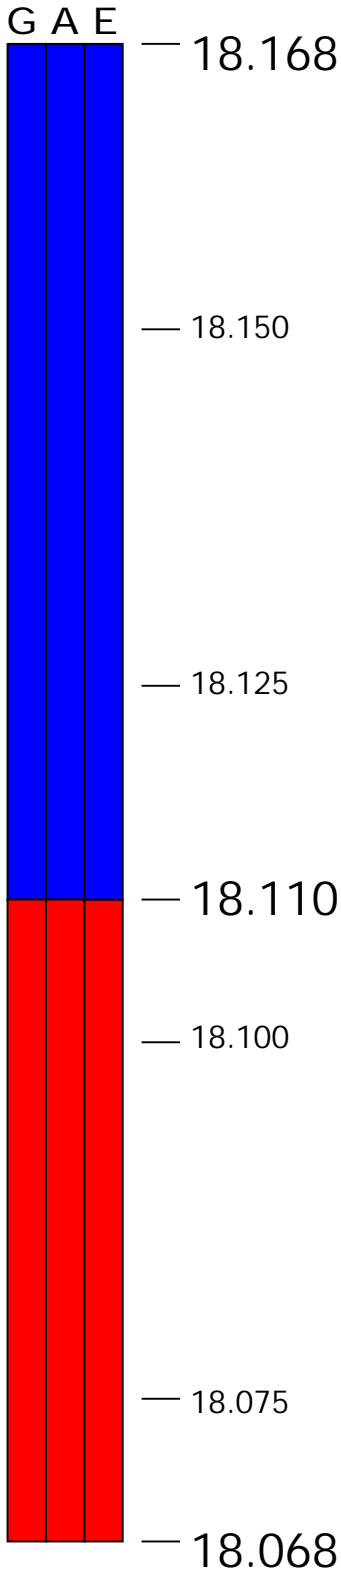

# Amateur Radio 60 Meters U.S. Band Layout

Phone USB only  
 5 Shared Channels only,  
 tune 1.5kHz lower than center frequency

## 17 Meters

# U.S. Band Layout

Band Limits

Band Plan

Personal Additions

-  CW, Phone, Image
-  CW, RTTY/Data

21.070-150 PSK

21.070- .100 RTTY

— 21.060 QRP Calling

 CW, Phone, Image

 CW, RTTY/Data

15

www.W1CGS.com

sandy@w1cgs.com